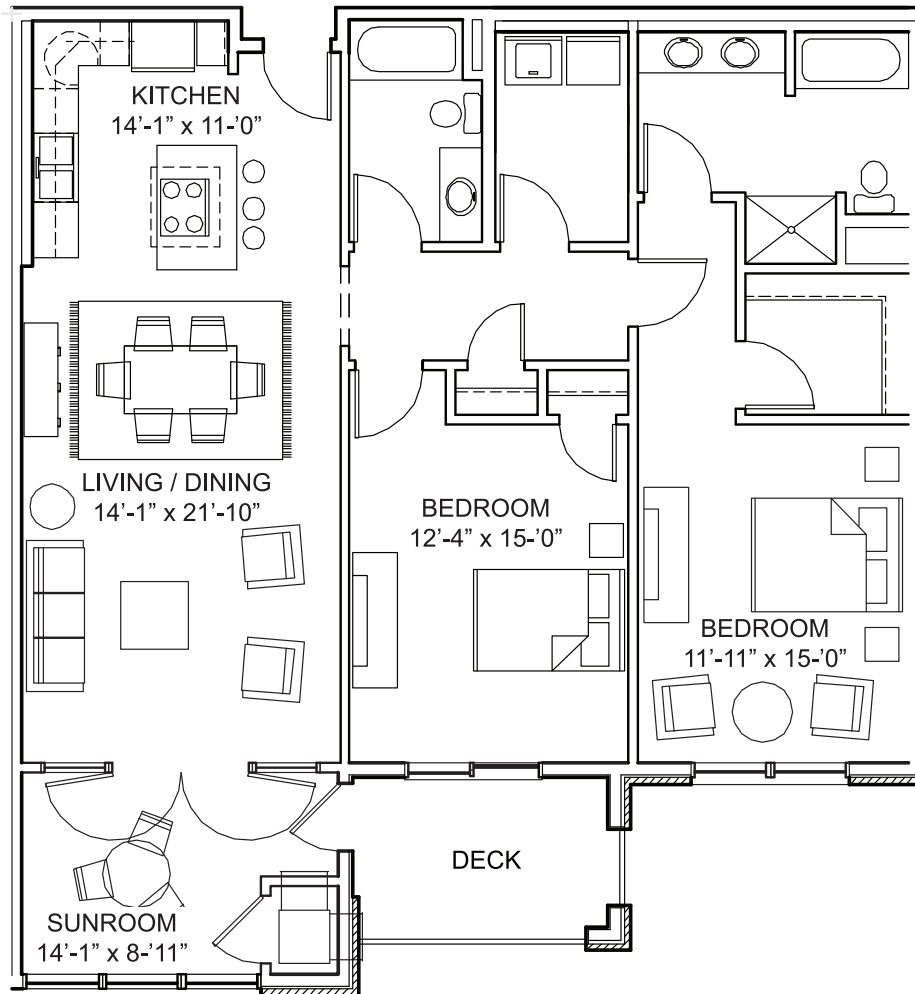

THE
CROSSING
 EST. 2005

THE EDGEWATER
 UNITS 108, 110, 208,
 210, 308, 310
 1415 SQUARE FEET
 2 Bedroom/2 Bath/Sunroom

MENDOTAHOMES INC.