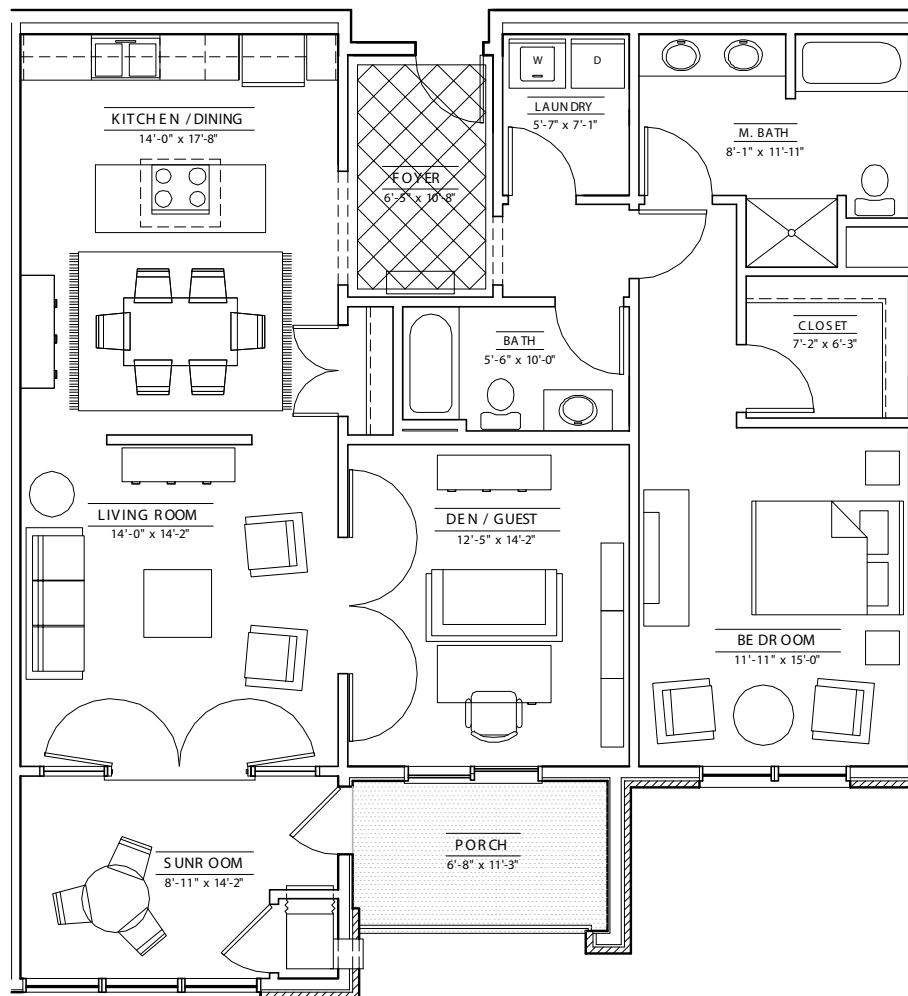

THE
CROSSING
 EST. 2005

THE EDGEWATER
 UNITS 104, 106, 114, 206,
 214, 306, 314
 1415 SQUARE FEET
 2 Bedroom/2 Bath/Sunroom

MENDOTAHOMES INC.