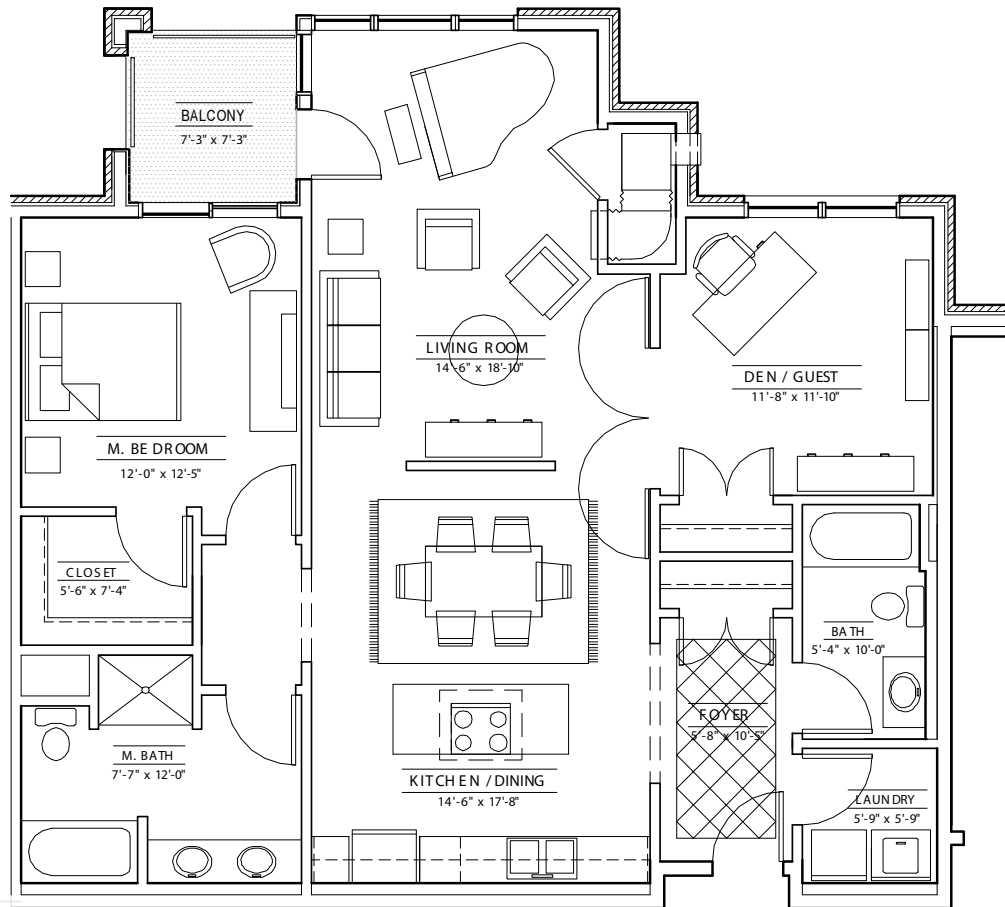

THE
CROSSING
 EST. 2005

THE EDGEWATER
 UNITS 111, 211, 311, 411
 1180 SQUARE FEET
 2 Bedroom/2 Bath

MENDOTAHOMES INC.