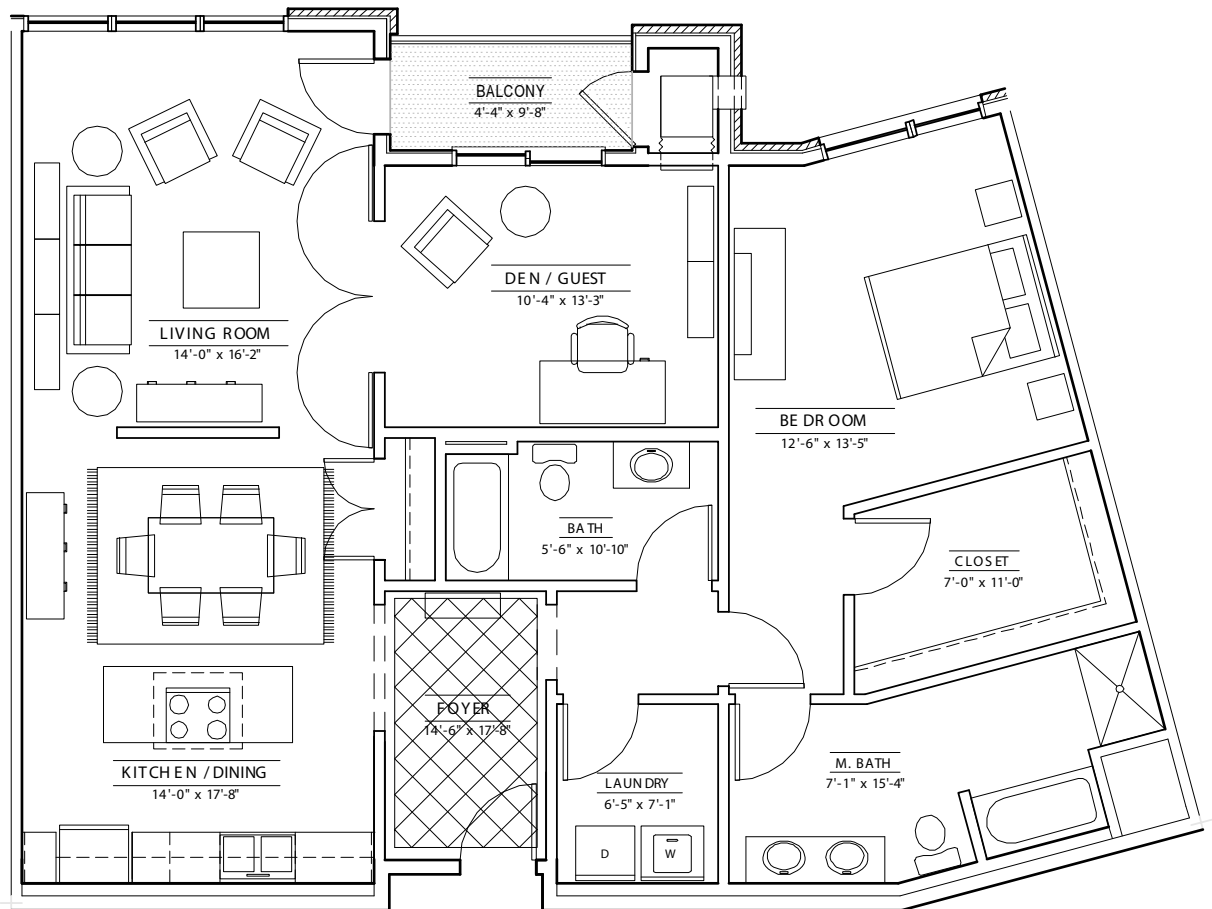

109, 209
309, 409

THE
CROSSING
EST. 2005

THE EDGEWATER
UNITS 109, 209, 309, 409
1180 SQUARE FEET
2 Bedroom/2 Bath

N >
Cannon River

MENDOTAHOMES INC.