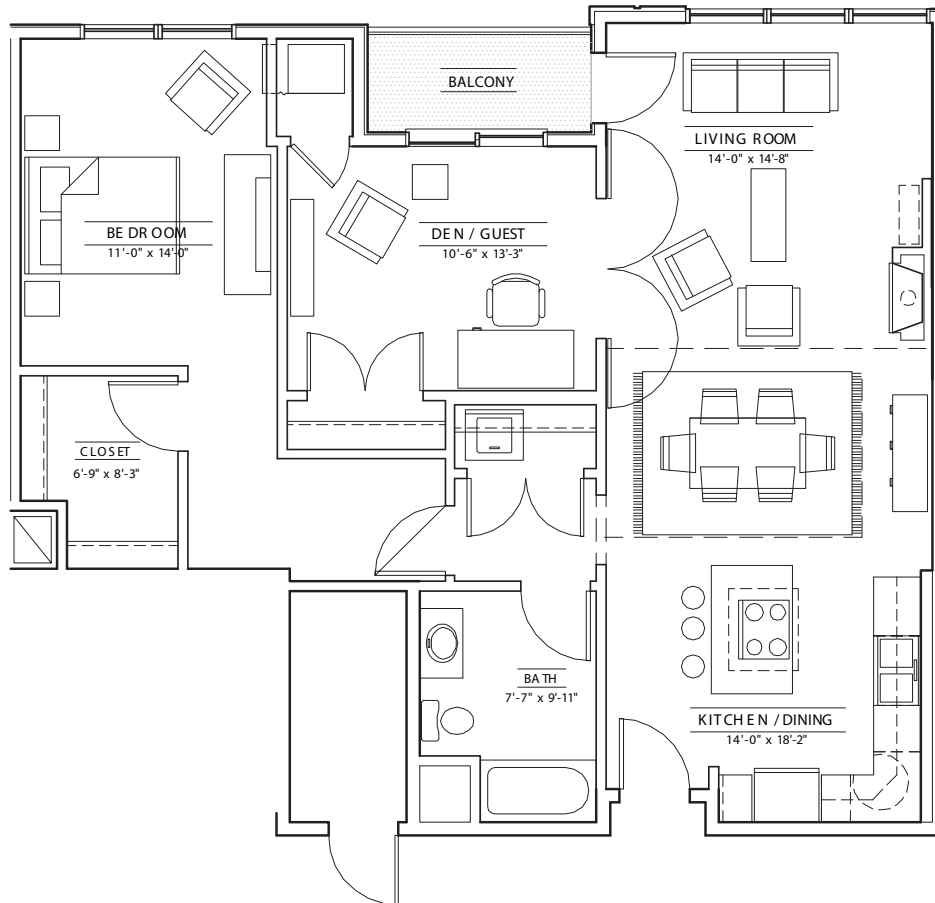

THE
CROSSING
 EST. 2005

THE EDGEWATER
 UNITS 405, 407
 1110 SQUARE FEET
 2 Bedroom/1 Bath

MENDOTAHOMES INC.