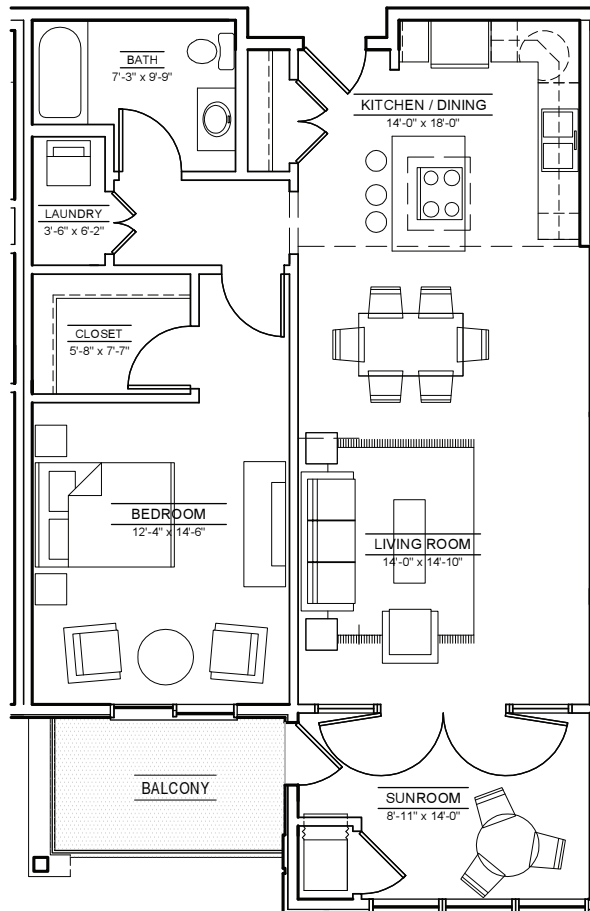

THE  
**CROSSING**  
 EST. 2005

THE EDGEWATER  
**UNIT 204, 304, 404**  
 1000 INTERIOR SQUARE FEET  
 1 Bedroom/1 Bath

Main Level

MENDOTAHOMES INC.